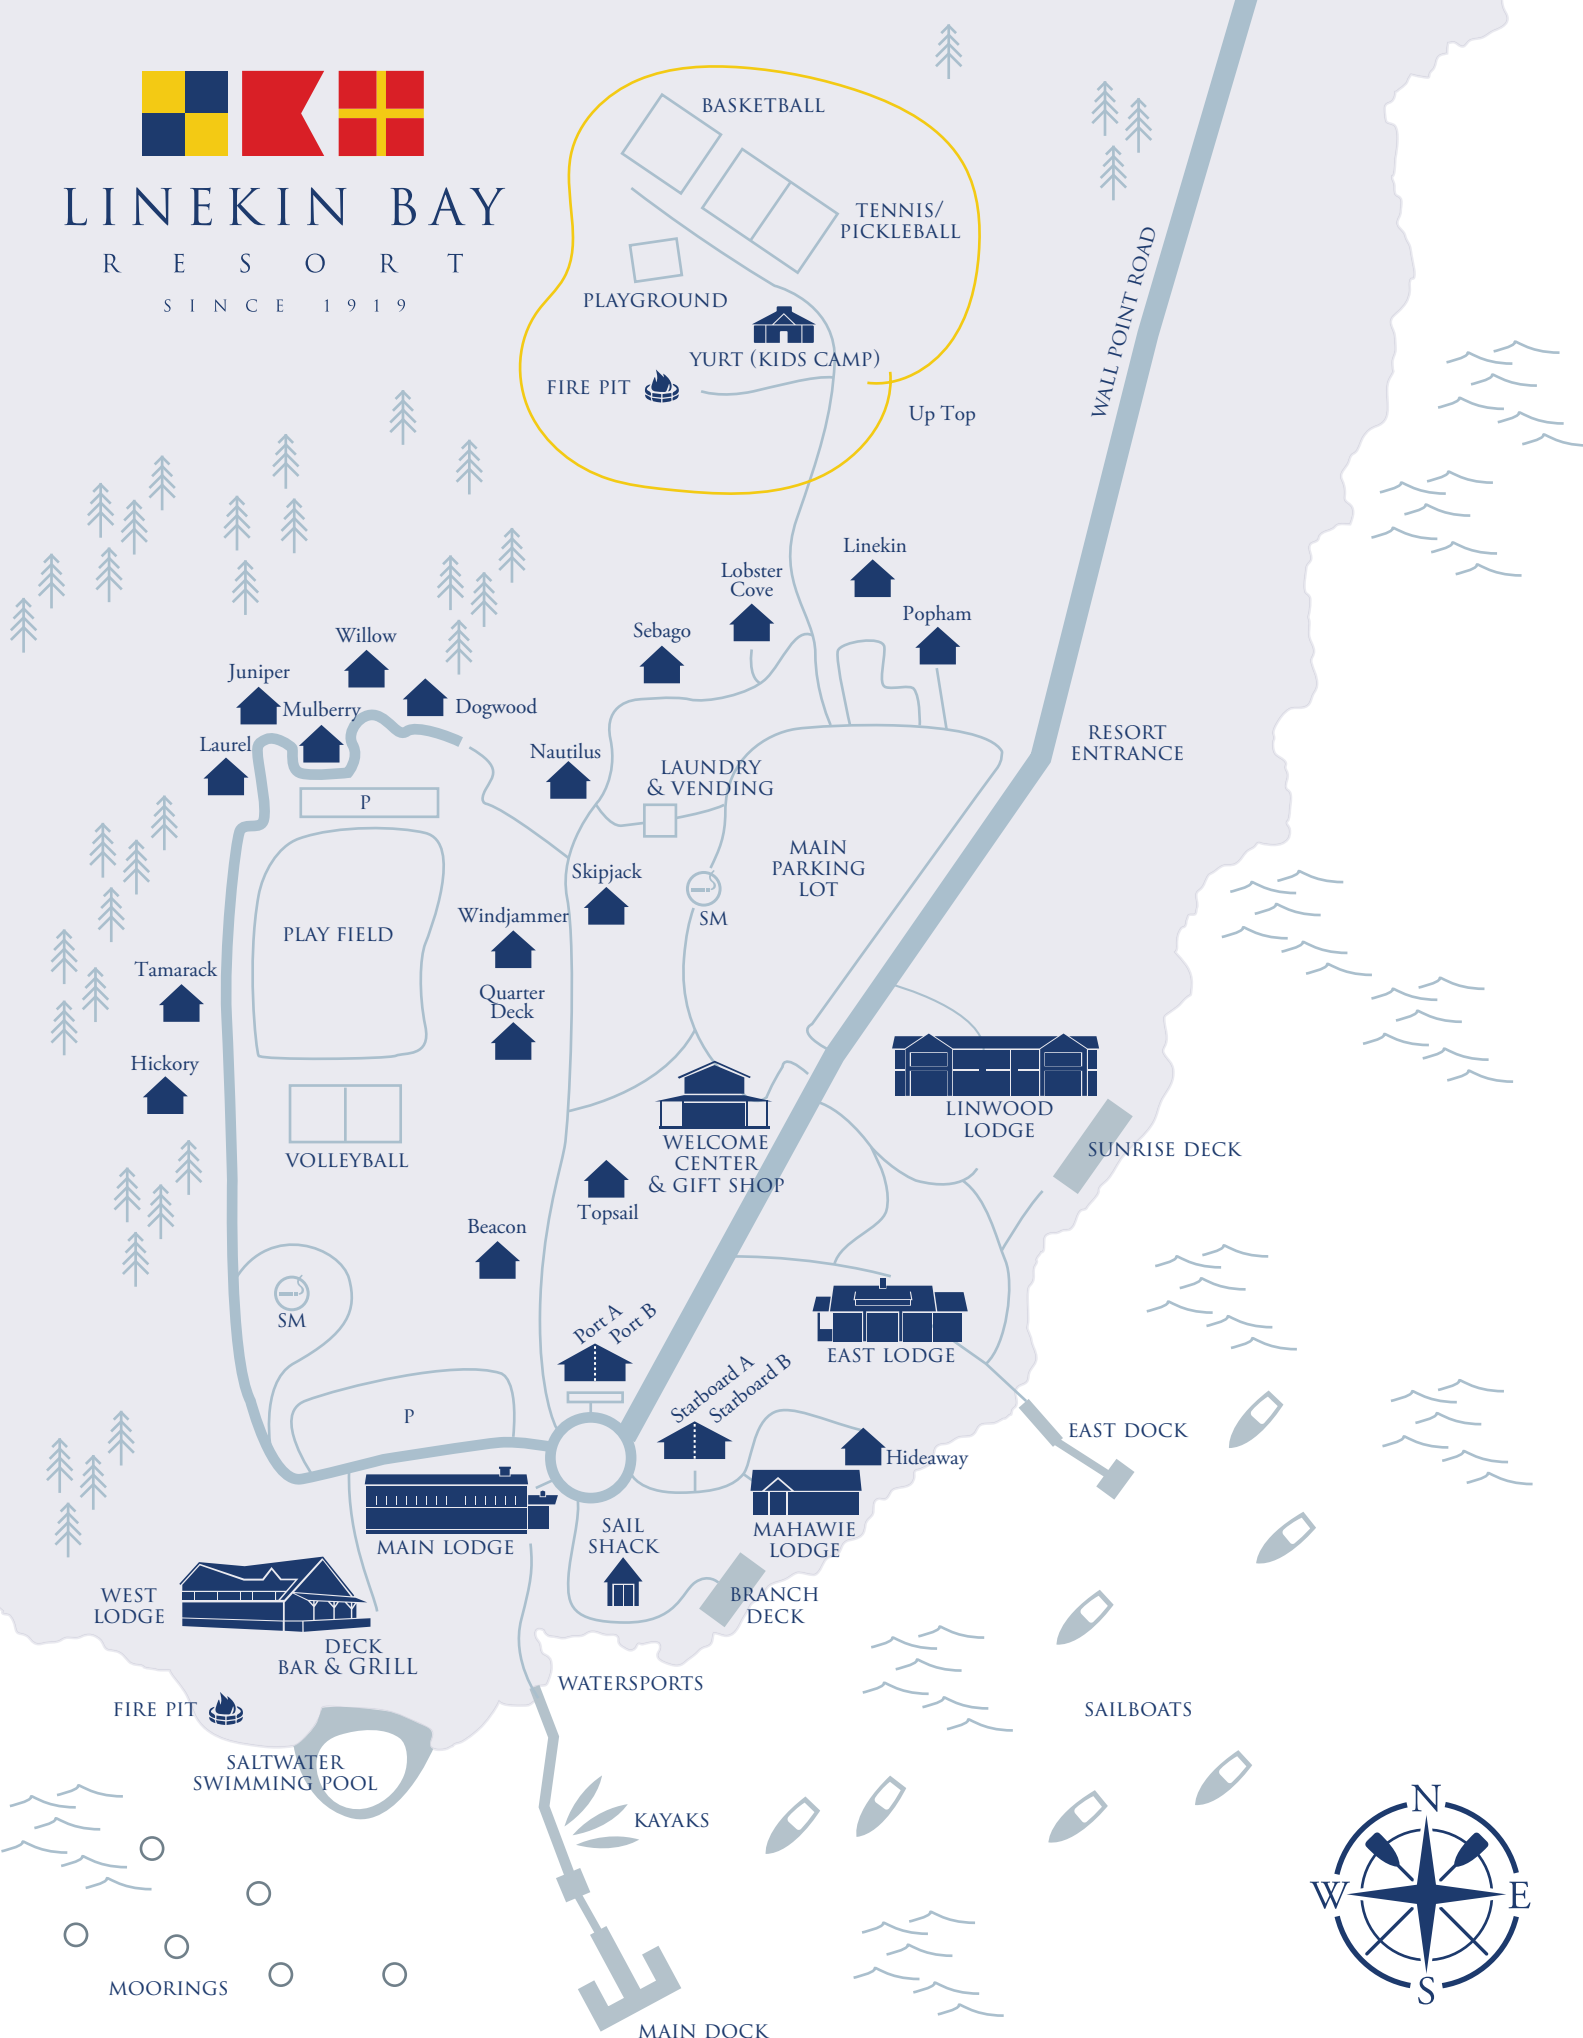

LINEKIN BAY

R E S O R T

S I N C E 1 9 1 9

BASKETBALL
TENNIS/
PICKLEBALL
PLAYGROUND
YURT (KIDS CAMP)
FIRE PIT
Up Top

Juniper
Mulberry
Willow
Dogwood
Laurel

Sebago
Lobster Cove
Linekin
Popham

PLAY FIELD
VOLLEYBALL

LAUNDRY & VENDING
MAIN PARKING LOT
Skipjack
Windjammer
Quarter Deck

WELCOME CENTER & GIFT SHOP
Topsail

LINWOOD LODGE

EAST LODGE

MAIN LODGE

MAHAWIE LODGE

WEST LODGE

Port A
Port B

Starboard A
Starboard B

SAIL SHACK

BRANCH DECK

DECK BAR & GRILL

WATERSPORTS

EAST DOCK

SALTWATER SWIMMING POOL

KAYAKS

SAILBOATS

MOORINGS

MAIN DOCK

WALL POINT ROAD

RESORT ENTRANCE